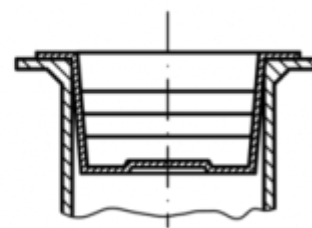

# Data Sheet

Article number: 59GPN620U10B

Description: KLEE Universal plugs GPN 620 U 10 B

## Measures

A = 30  
B = 12.5  
C = 14.6  
D = 13.3  
E = 11.2  
G = 12  
H = 13