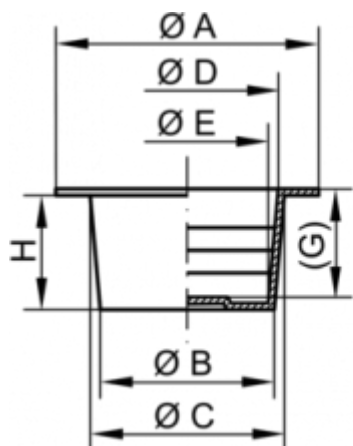

# Data Sheet

Article number: 59GPN620U10B

Description: KLEE Universal plugs GPN 620 U 10 B

## Measures

A = 30  
B = 12.5  
C = 14.6  
D = 13.3  
E = 11.2  
G = 12  
H = 13